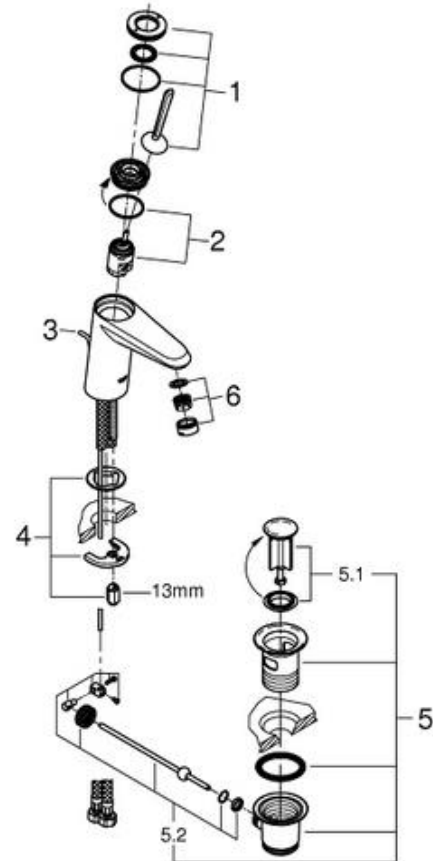

Effortless fingertip control and silky smooth operation, thanks to the superior ceramic disc-coating.

GROHE FeatherControl

	5.2	180mm
	8	350mm

	7	13mm

Pos.-nr.	Prod. description	Order-nr.
1	Lever	46906LS0
2	Cartridge	46907000
3	Pop-up rod	46739000
4	Shank fastening assembly	46645000
5	Waste set 1 1/4"	28910000
6	Mousseur	48159000
7	Mounting wrench	19017000*
8	Ball rod	07341000*